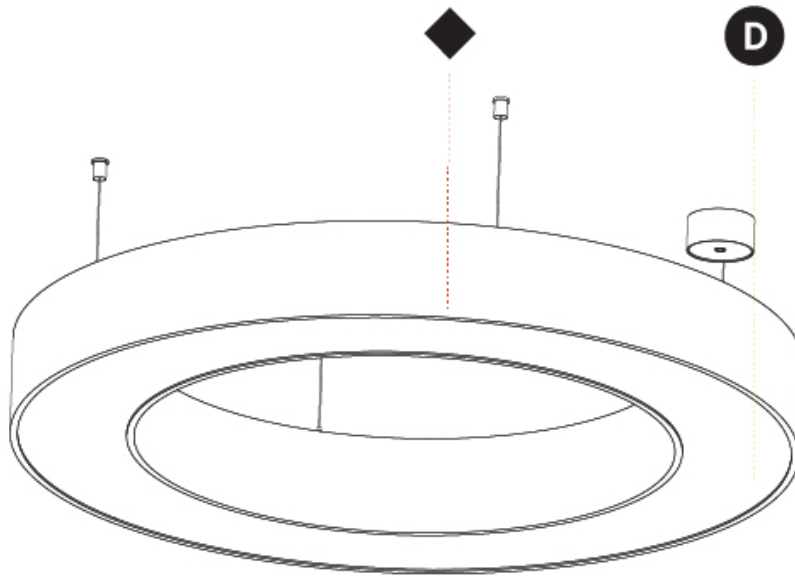

A30303-

PROJECT	_____
TYPE	_____
SPECIFIER	_____
QUANTITY	_____
DATE	_____

A